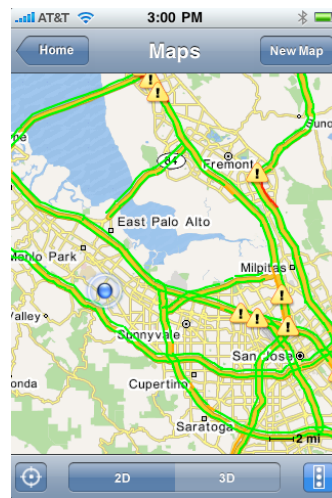

1980s

1990s

2000s

CB radios

Am I about to drive near a place where I can _____ ?

No one has created a 65mph driver interface for smartphones

VS

Aha Mobile, Inc.