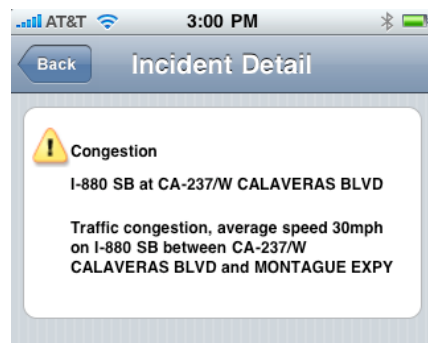

1980s

1990s

2000s

CB radios

Am I about to drive near a place where I can _____ ?

No one has created a 65mph driver interface for smartphones

VS

Aha Mobile, Inc.