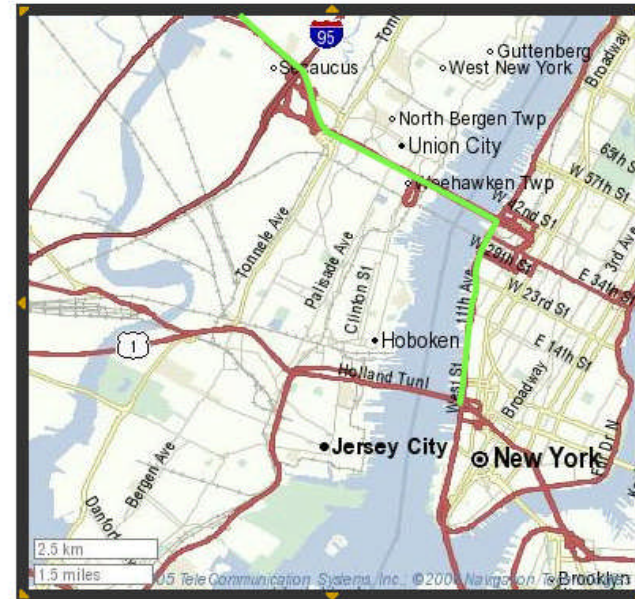

About Us

MAD MAPS (MM) is the premier publisher and digital content provider for scenic rides across the U.S.

All MM routes and POIs are geo-referenced for integration into GPS, mobile and on-line applications.

Abalta Technologies is a leading professional services company to the GPS navigation and digital mapping industry. Abalta Technologies team of industry experts provides a full suite of services to enable organizations to improve their bottom line.

SCENIC DAY TRIPS CATSKILL PARK

SCENIC ROAD TRIPS

Scenic Day Trips
Weekend Excursions
Epic Journeys
Rally Rides

EVENTS

MILWAUKEE
LAS VEGAS

1. CATSKILL PARK

330 MILES

Just about 100 miles north of New York City's hustle and bustle is a pristine landscape overflowing with sparkling waterfalls, mighty rivers and endless streams. Travel past sleepy historic towns, moss covered bridges and isolated dairy farms on your way to the 700,000-acre park with nearly 100 peaks over 3000 feet.

[MORE >](#)

★★★★★