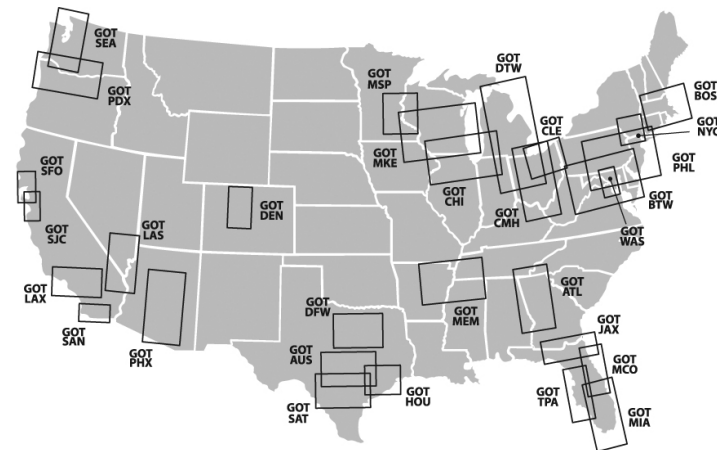

SCENIC DAY TRIPS CATSKILL PARK

SCENIC ROAD TRIPS

Scenic Day Trips
Weekend Excursions
Epic Journeys
Rally Rides

EVENTS

MILWAUKEE
LAS VEGAS

1. CATSKILL PARK

330 MILES

Just about 100 miles north of New York City's hustle and bustle is a pristine landscape overflowing with sparkling waterfalls, mighty rivers and endless streams. Travel past sleepy historic towns, moss covered bridges and isolated dairy farms on your way to the 700,000-acre park with nearly 100 peaks over 3000 feet.

[MORE >](#)

★★★★★

1000 Trip Downloads: Complete National Coverage

Scenic Road Trip Series

Weekend Excursions

- 24 titles covering 6 regions
- 700 individual scenic drives
- 4,000 unique POIs specific to the trips

City Escape & Rally Series

Day Trips out of the City

- 30 titles covering major U.S. metro areas
- 150 individual scenic drives
- 1,200 unique POIs specific to the trips
- Four-part Rally Run motorcycle series