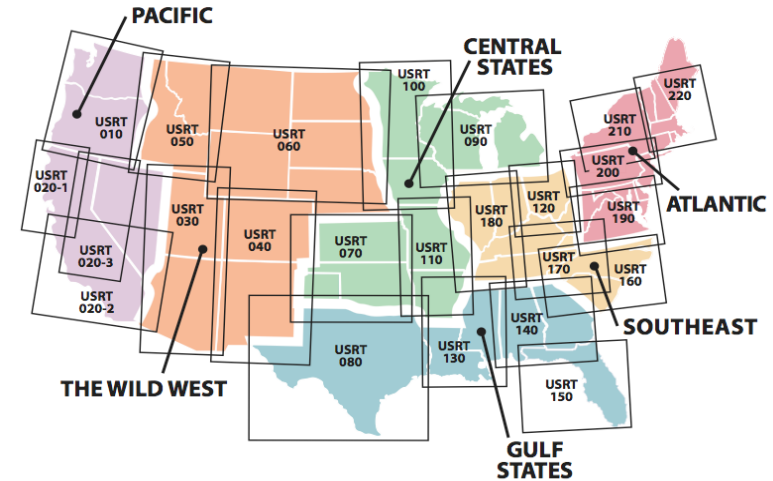

SCENIC DAY TRIPS CATSKILL PARK

SCENIC ROAD TRIPS

Scenic Day Trips
Weekend Excursions
Epic Journeys
Rally Rides

EVENTS

MILWAUKEE
LAS VEGAS

1. CATSKILL PARK

330 MILES

Just about 100 miles north of New York City's hustle and bustle is a pristine landscape overflowing with sparkling waterfalls, mighty rivers and endless streams. Travel past sleepy historic towns, moss covered bridges and isolated dairy farms on your way to the 700,000-acre park with nearly 100 peaks over 3000 feet.

[MORE >](#)

★★★★★

1000 Trip Downloads: Complete National Coverage

Scenic Road Trip Series

Weekend Excursions

- 24 titles covering 6 regions
- 700 individual scenic drives
- 4,000 unique POIs specific to the trips

City Escape & Rally Series

Day Trips out of the City

- 30 titles covering major U.S. metro areas
- 150 individual scenic drives
- 1,200 unique POIs specific to the trips
- Four-part Rally Run motorcycle series